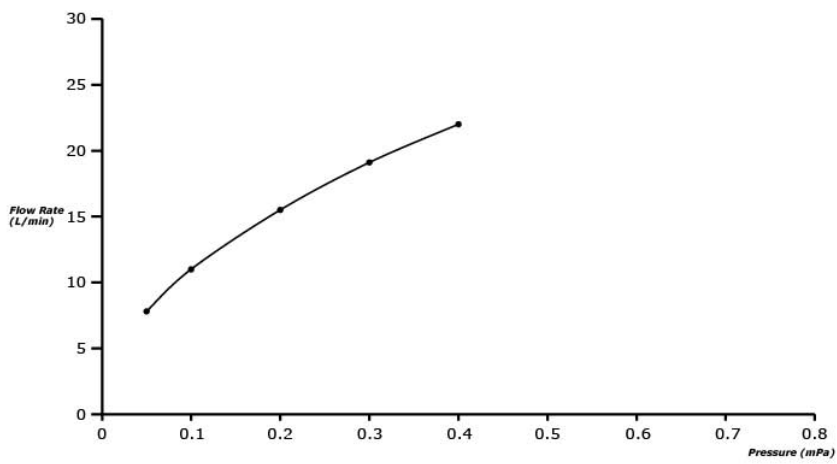

Flow Rate

TBP02001B + TBP02302B

Please consult TOTO representative for more details.

All rights reserved by TOTO including but not limited to Improve & Change of Product Design, Specs or Availability at any time without prior notice.