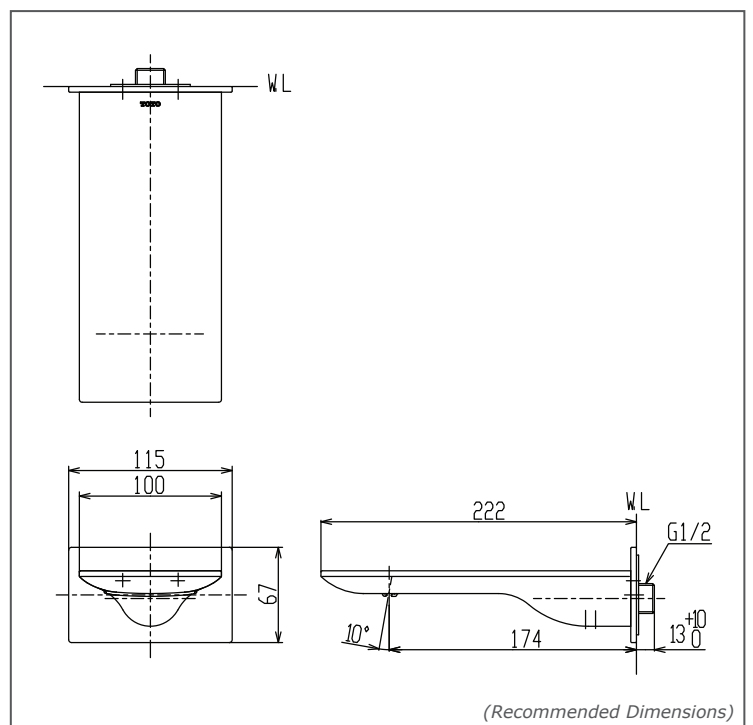

## SPECIFICATIONS

- Finish : Chrome
- Material : Brass
- Water Pressure : 0.25MPa~0.75MPa
- Size : 100W x 222D x 67H mm

## PARTS DESCRIPTION

TBP02001B : Bath Spout

TBP02001B

Please consult TOTO representative for more details.

All rights reserved by TOTO including but not limited to Improve & Change of Product Design, Specs or Availability at any time without prior notice.