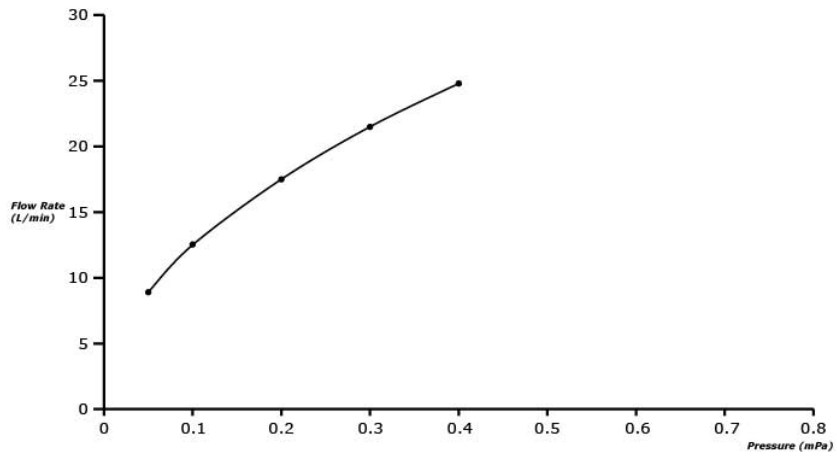

## SPECIFICATIONS

- Finish : Chrome
- Material : Brass
- Water Pressure : 0.25MPa~0.75MPa
- Size : 100W x 222D x 67H mm

## PARTS DESCRIPTION

TBP02001B : Bath Spout

TBP02001B

Please consult TOTO representative for more details.

All rights reserved by TOTO including but not limited to Improve & Change of Product Design, Specs or Availability at any time without prior notice.

## Flow Rate

TBP02001B + TBP02301B